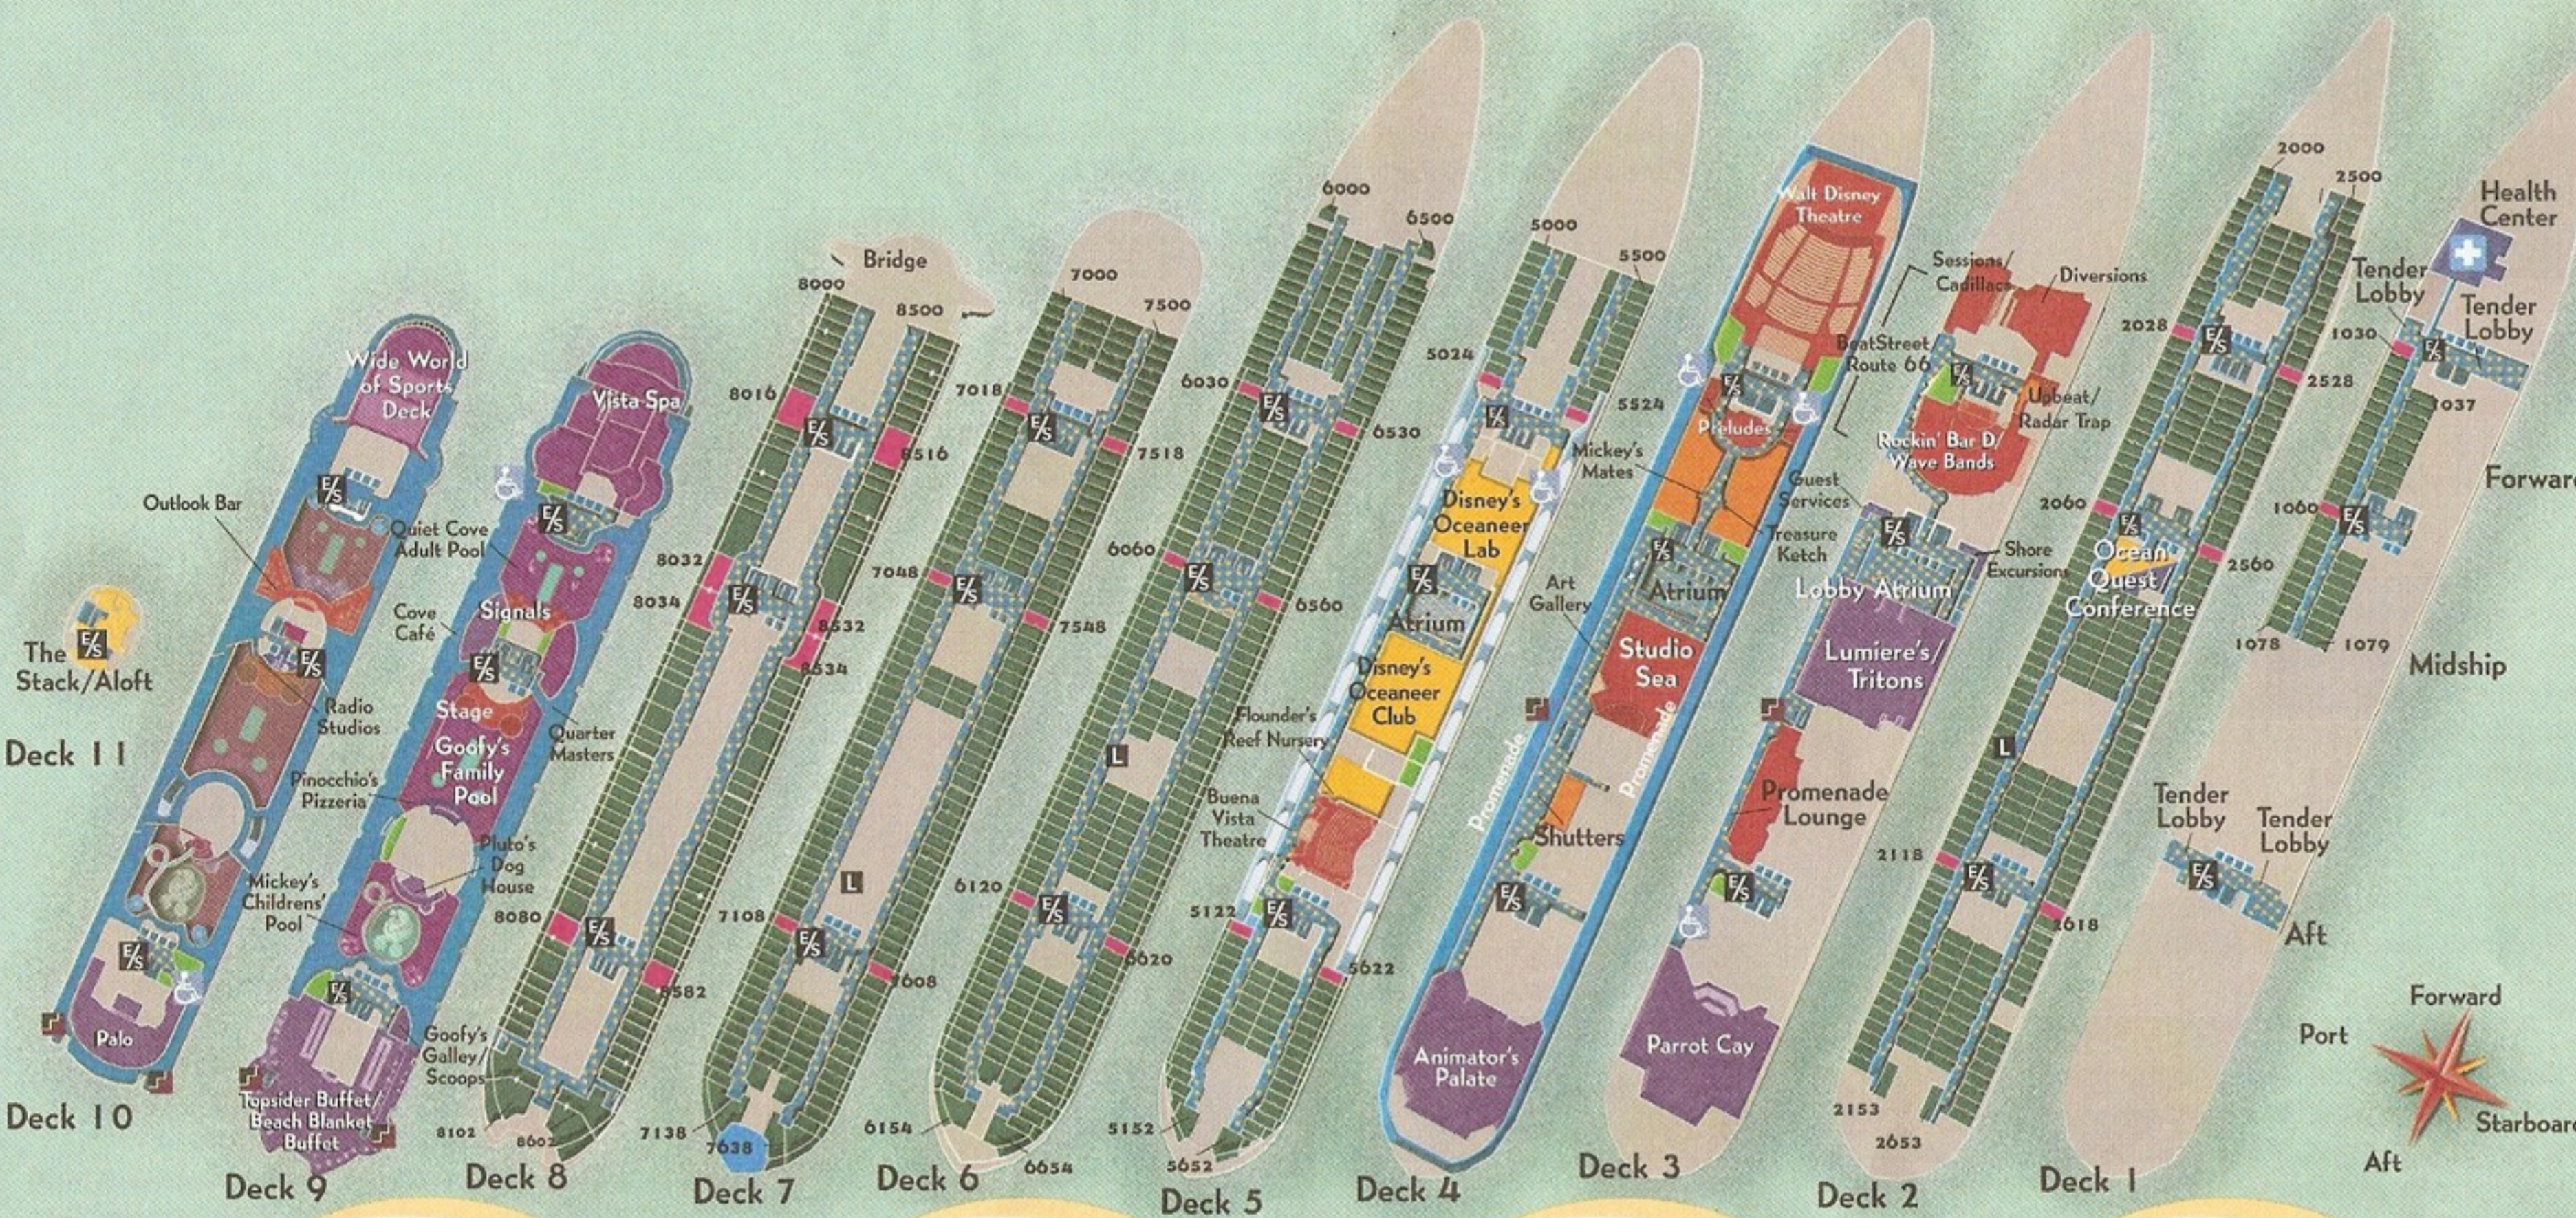

Disney Cruise Line Ship Map

For your convenience, rooms near the elevator have been highlighted. ODD numbered rooms face the EVEN numbered rooms. All rooms run in consecutive order.

- Children and Teen
- Entertainment: Nightlife and Lounges
- Recreation
- Restrooms
- Services
- Staterooms
- Food & Beverage
- Walkways/External
- Merchandise
- Non-Guest Areas
- Walkways/Internal
- Accessible
- Elevator/Stairs
- Stairs
- Guest Laundry

- Overall length: 964 feet
- Gross tonnage: 83,300
- 875 Staterooms
- Ships' registry: The Bahamas
- Home port: Port Canaveral