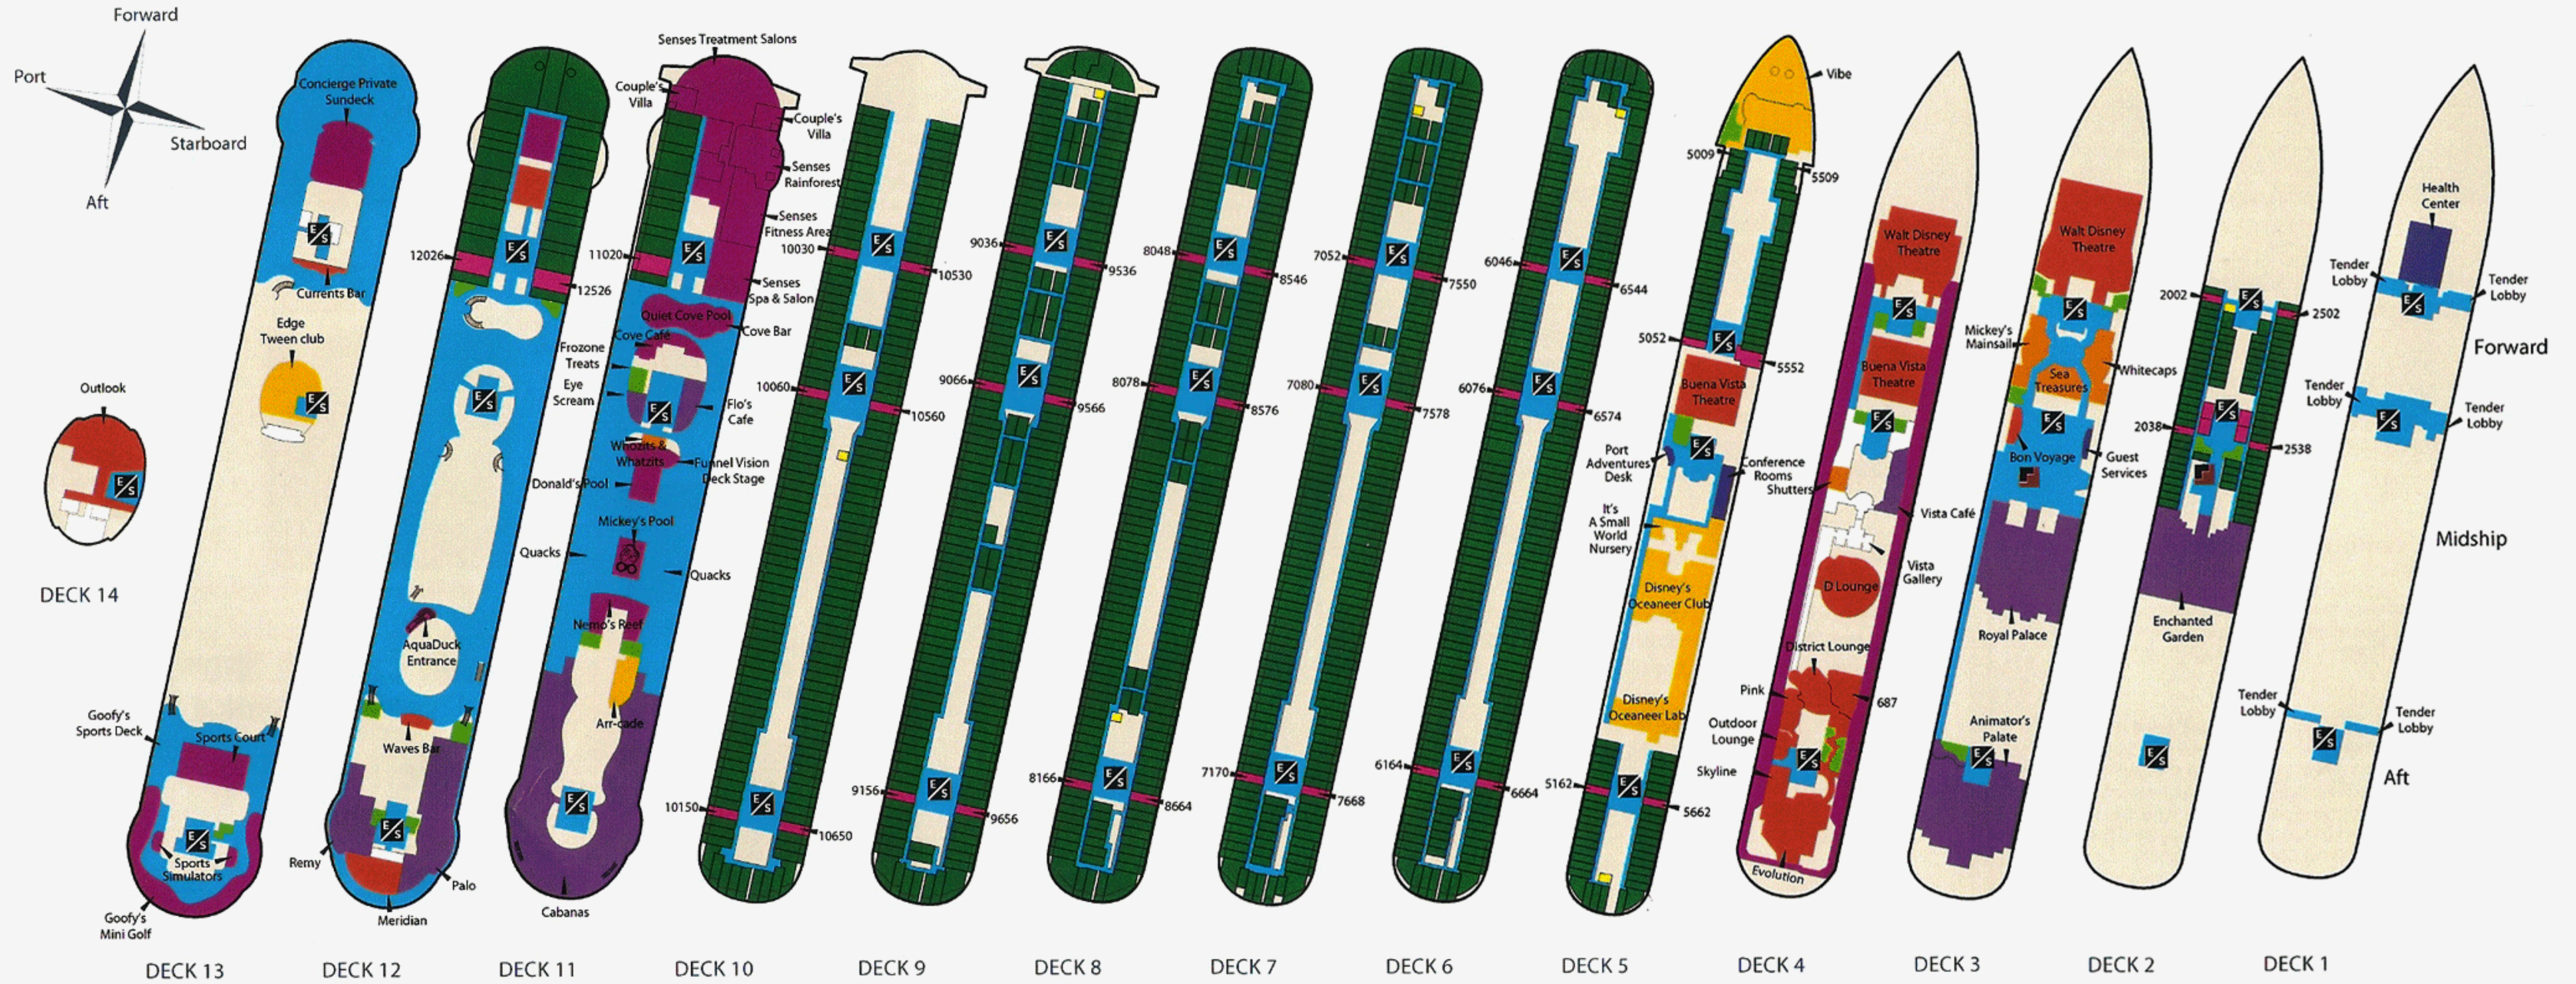

DISNEY DREAM™ SHIP MAP

SHIP INFORMATION

Overall length 1,115 feet
 Gross Tonnage 130,000
 Ships Registry The Bahamas
 Home Port Port Canaveral
 1,250 Staterooms

For your convenience, rooms near the elevator have been highlighted. ODD number rooms face the EVEN numbered rooms. All rooms run in consecutive order.

- Children and Tween
- Entertainment: Nightlife and Lounges
- Food & Beverage
- Merchandise
- Non-Guest Areas

- Recreation
- Restrooms
- Services
- Staterooms
- Walkways

- Accessible
- E/S Elevator/Stairs
- S Stairs
- Guest Laundry