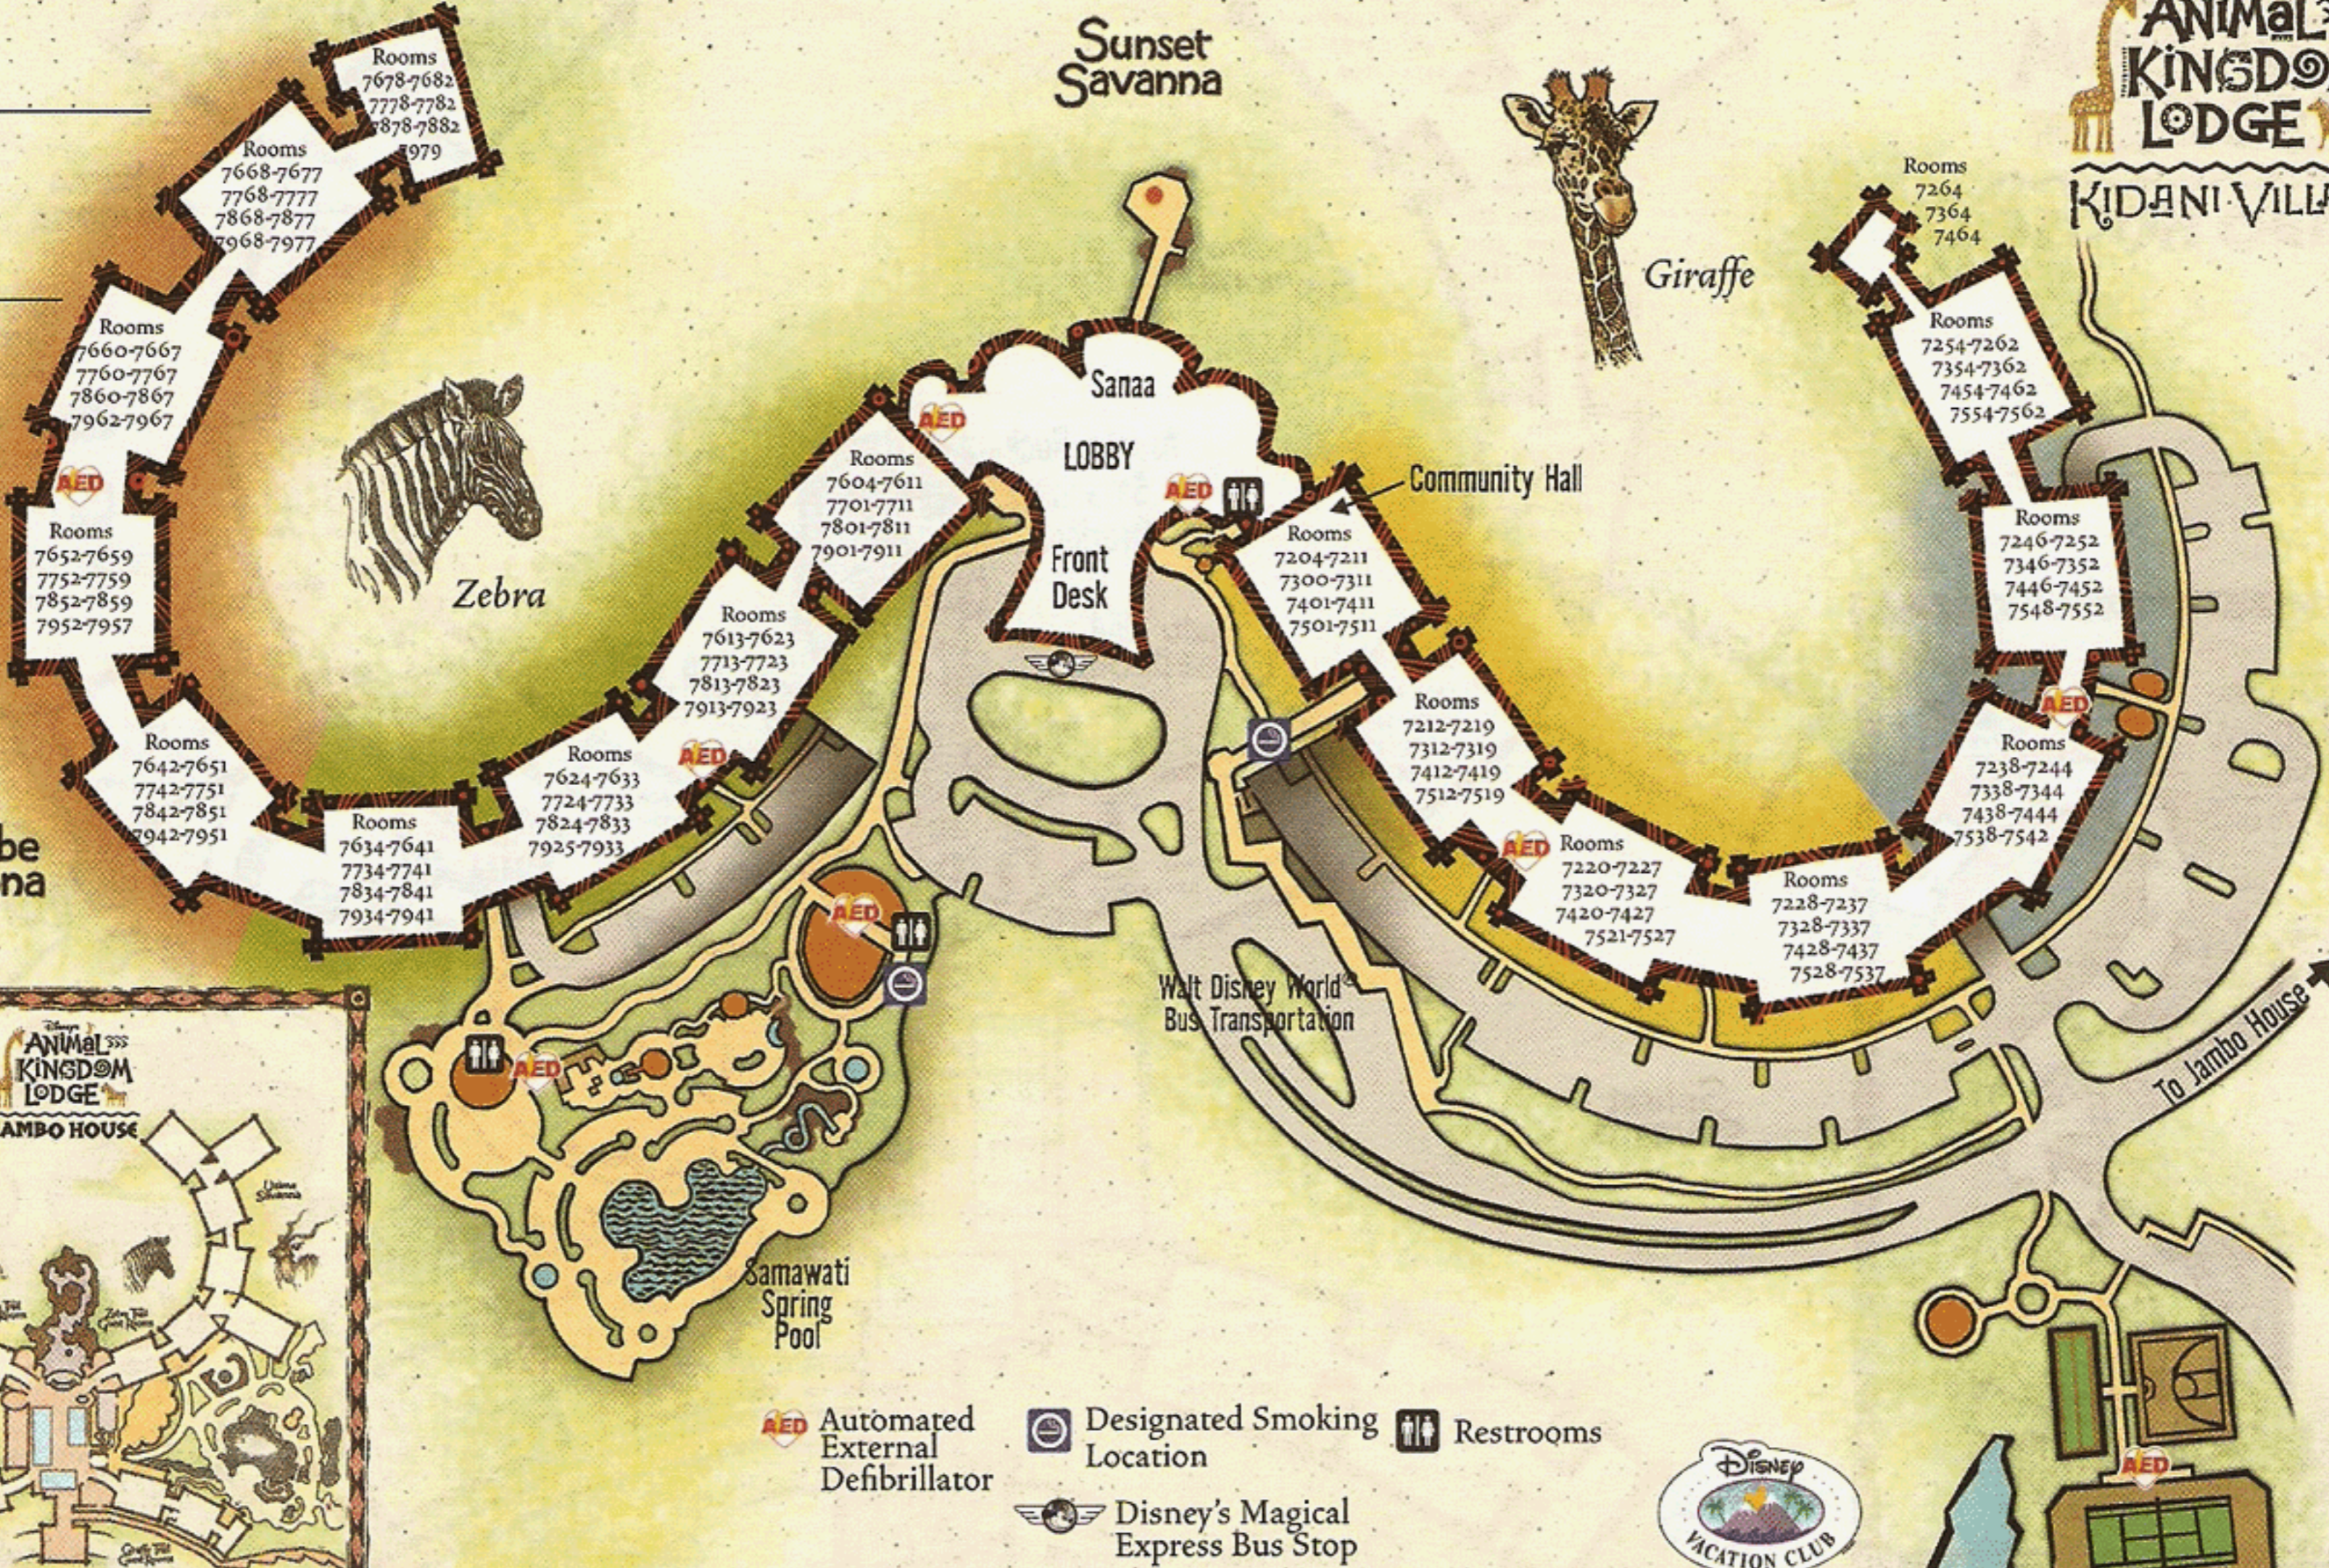

# Disney's ANIMAL KINGDOM LODGE

## KIDANI VILLAGE

### Sunset Savanna

Giraffe

Zebra

### Pembe Savanna

AKL2001K/8874356 909 © DISNEY

Automated External Defibrillator

Designated Smoking Location

Restrooms

Disney's Magical Express Bus Stop