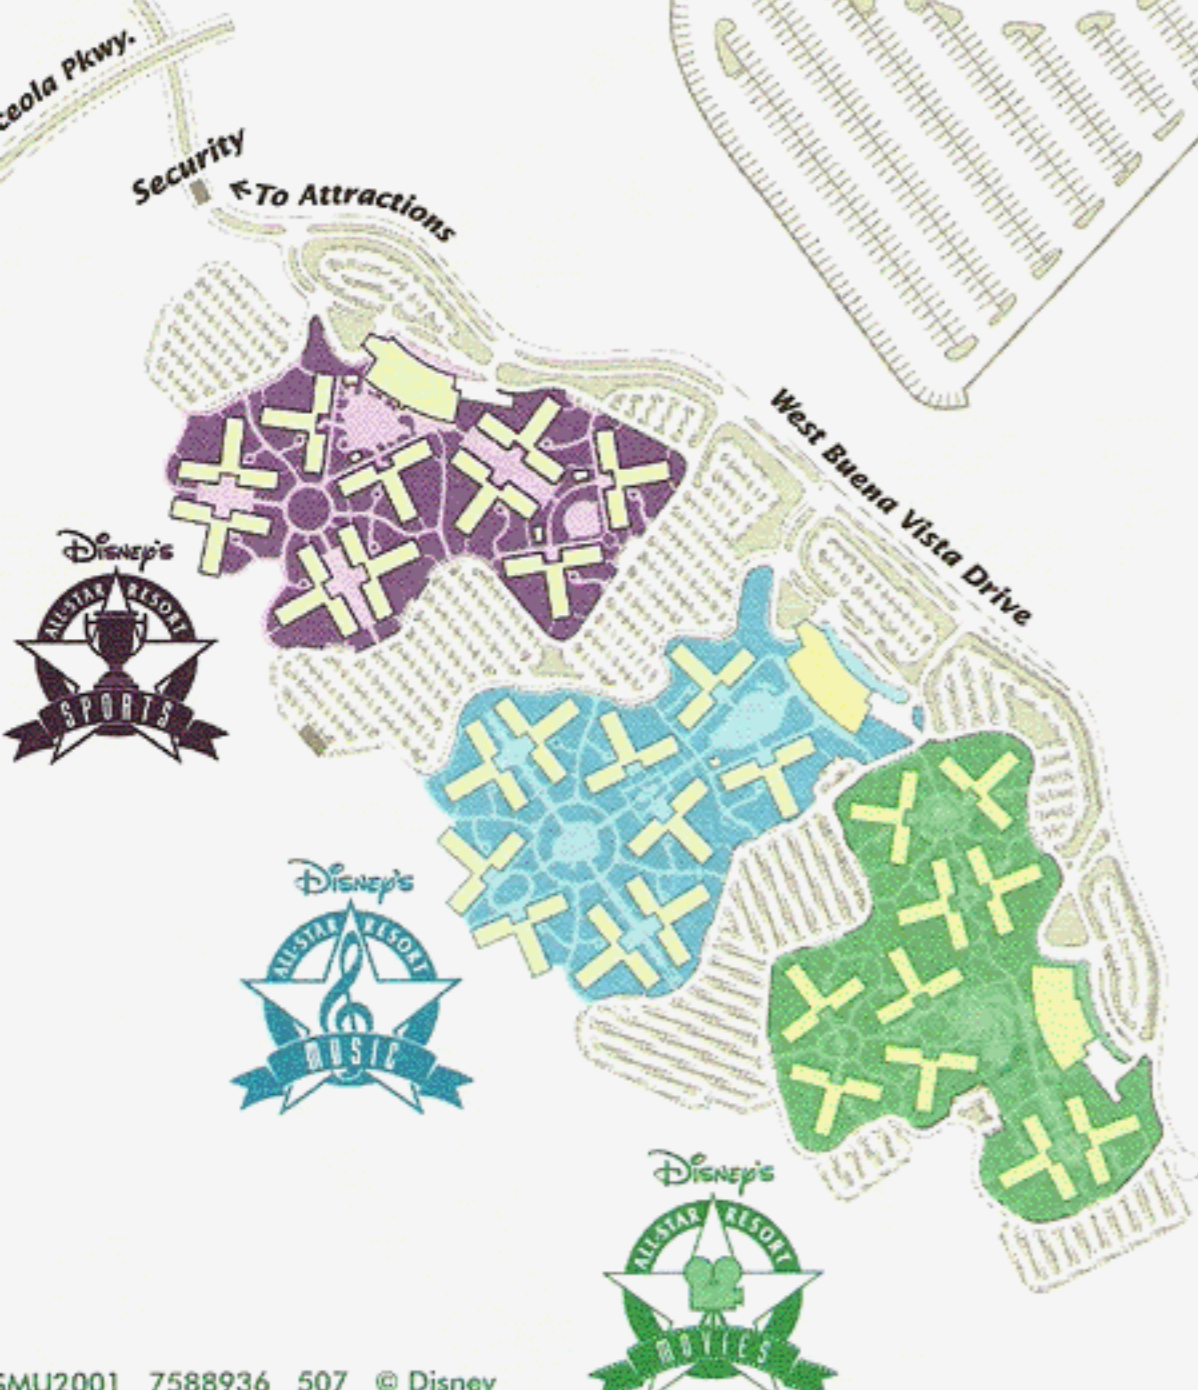

Room Number

Floor Number

Building Number

- A** Piano Pool
- B** Guest Laundry and Restrooms
- C** Playground
- D** Calypso Pool and Kiddie Pool
- E** Guest Laundry and Restrooms
- F** Walt Disney World Transportation Bus Stop
- Automated External Defibrillators
- Designated Smoking Location
- G** Check-in Parking
- H** Check-in and Concierge
- I** Note'able Arcade
- J** Maestro Mickey's
- K** Intermission Food Court
- L** Celebrity Hall
- M** Disney's Magical Express Bus Stop
- DVC** Disney Vacation Club Information Center