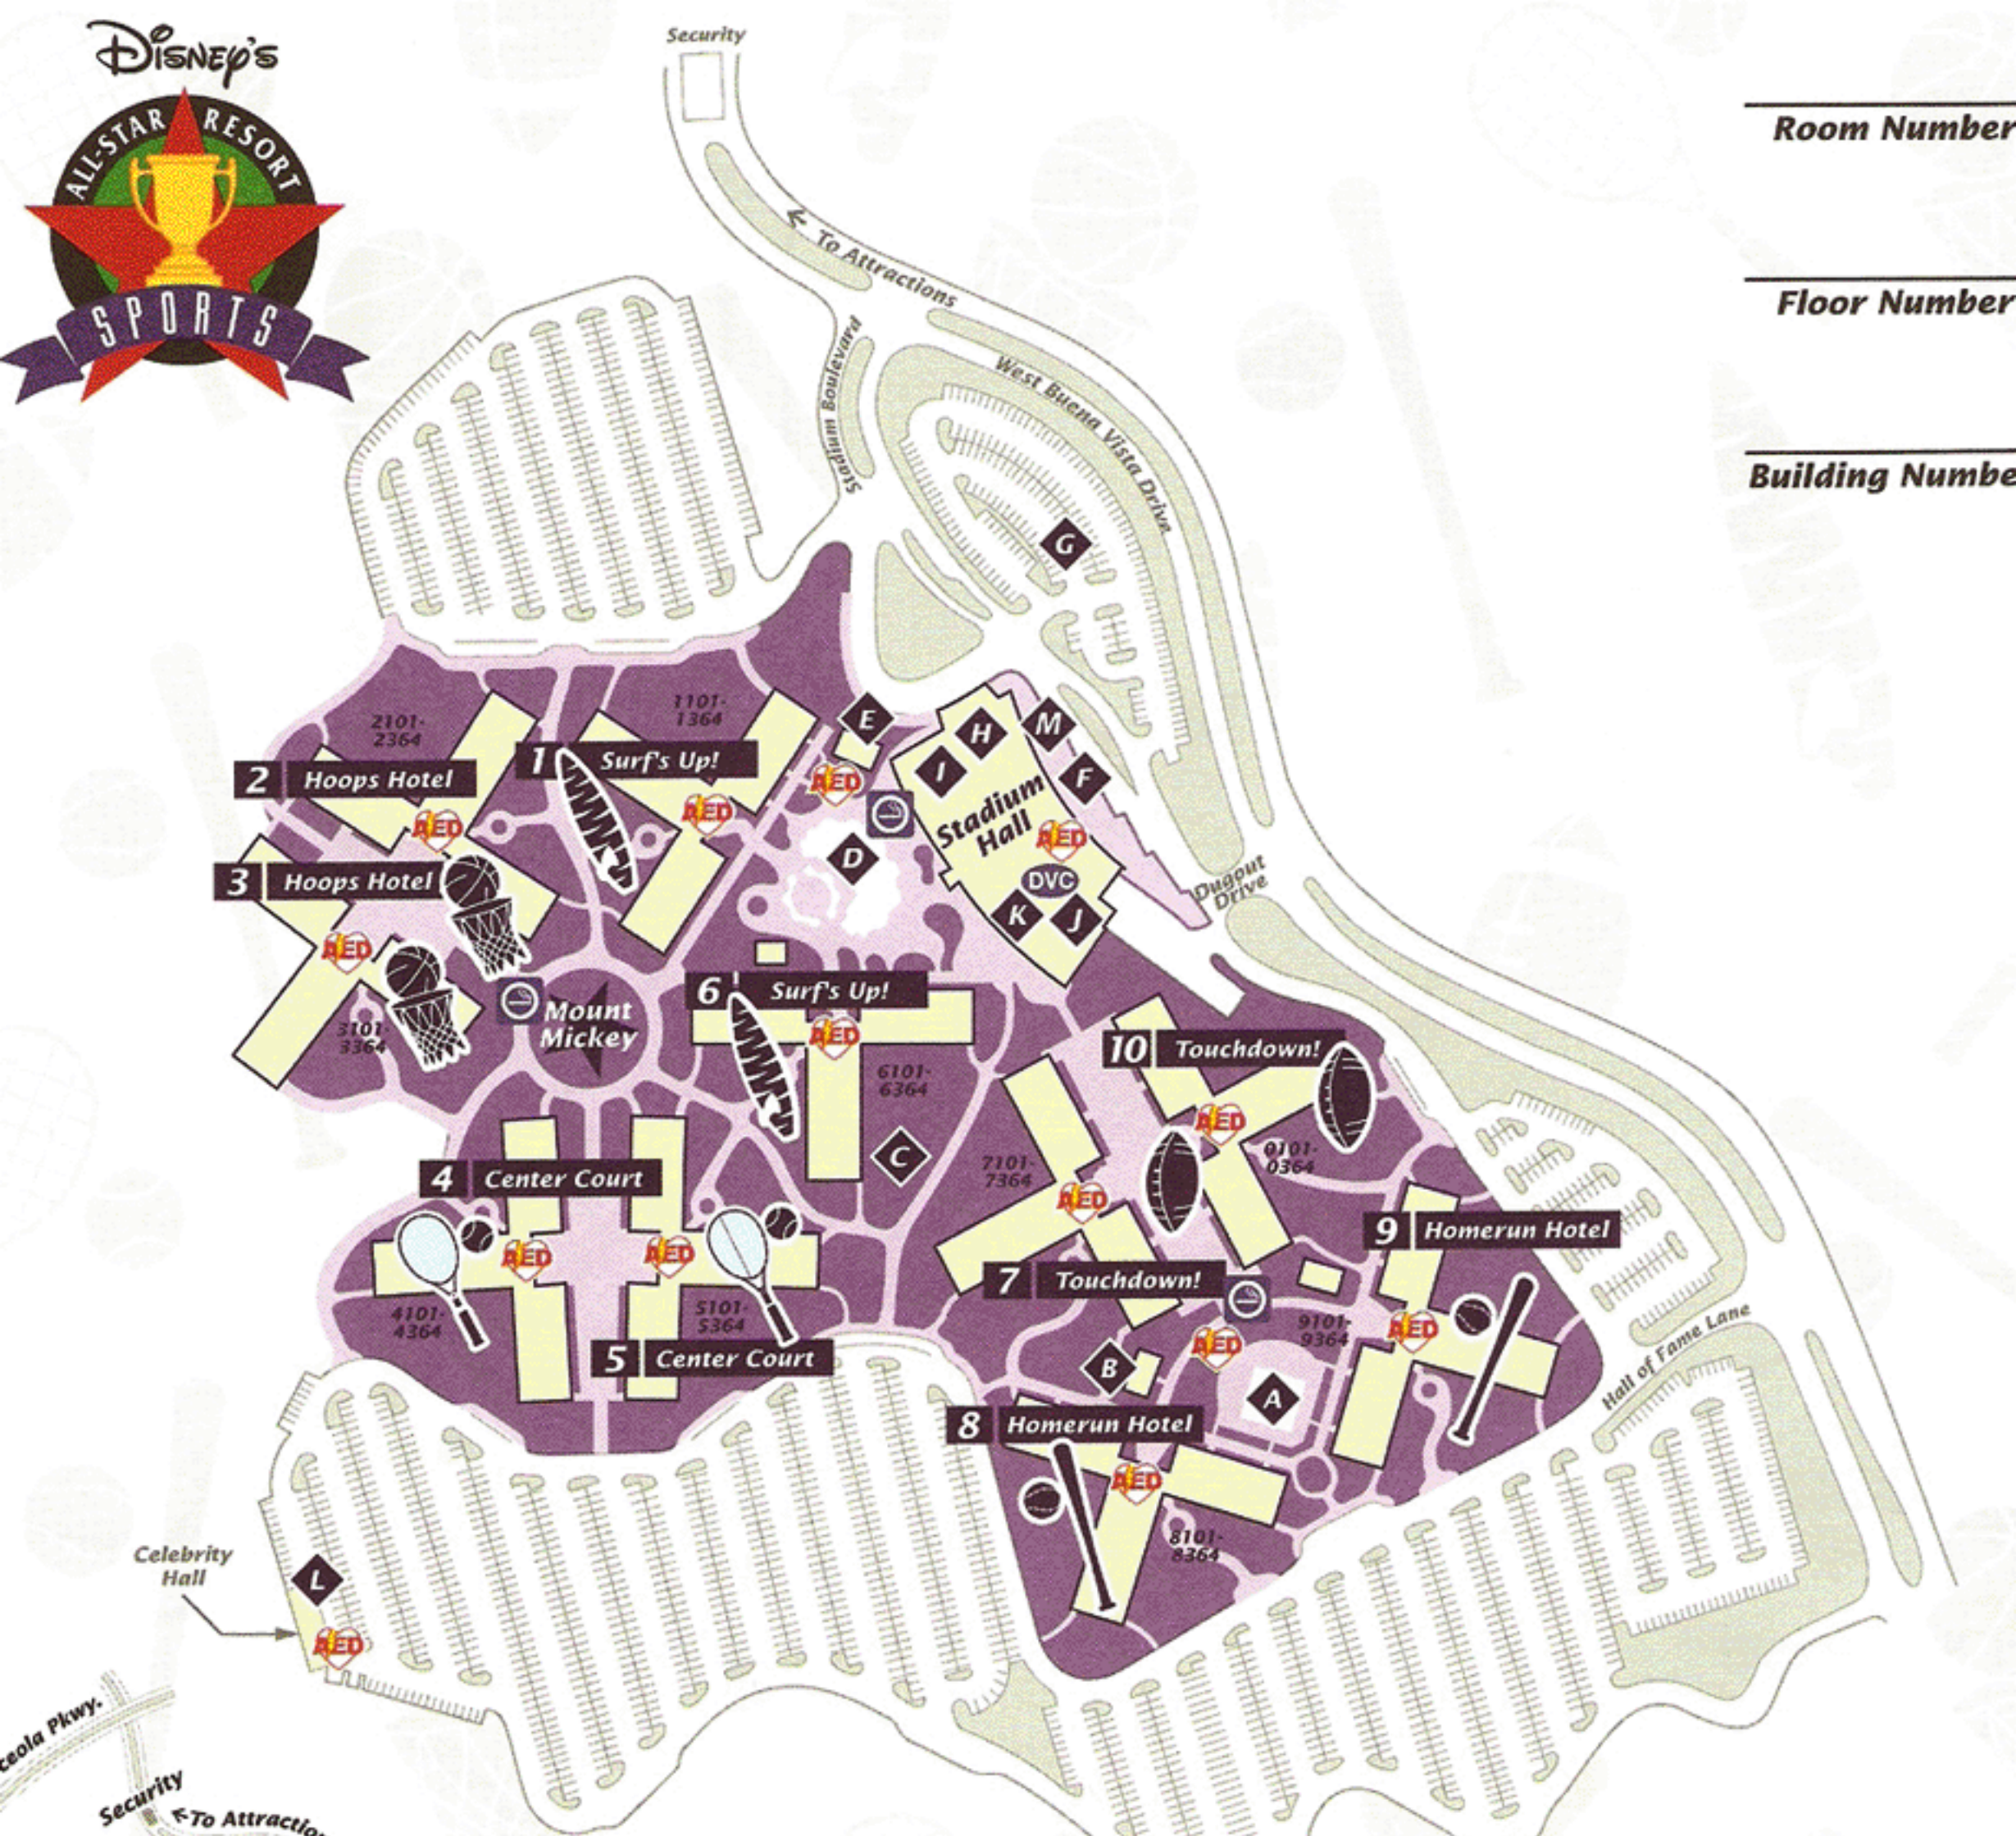

Room Number

Floor Number

Building Number

- A** Grand Slam Pool
- B** Guest Laundry and Restrooms
- C** Playground
- D** Surfboard Bay and Kiddie Pool
- E** Guest Laundry and Restrooms
- F** Walt Disney World Transportation Bus Stop
- Automated External Defibrillators
- Designated Smoking Location
- G** Check-in Parking
- H** Check-in and Concierge
- I** Game Point Arcade
- J** Sport Goofy Gifts and Sundries
- K** End Zone Food Court
- L** Celebrity Hall
- M** Disney's Magical Express Bus Stop
- DVC** Disney Vacation Club Information Center