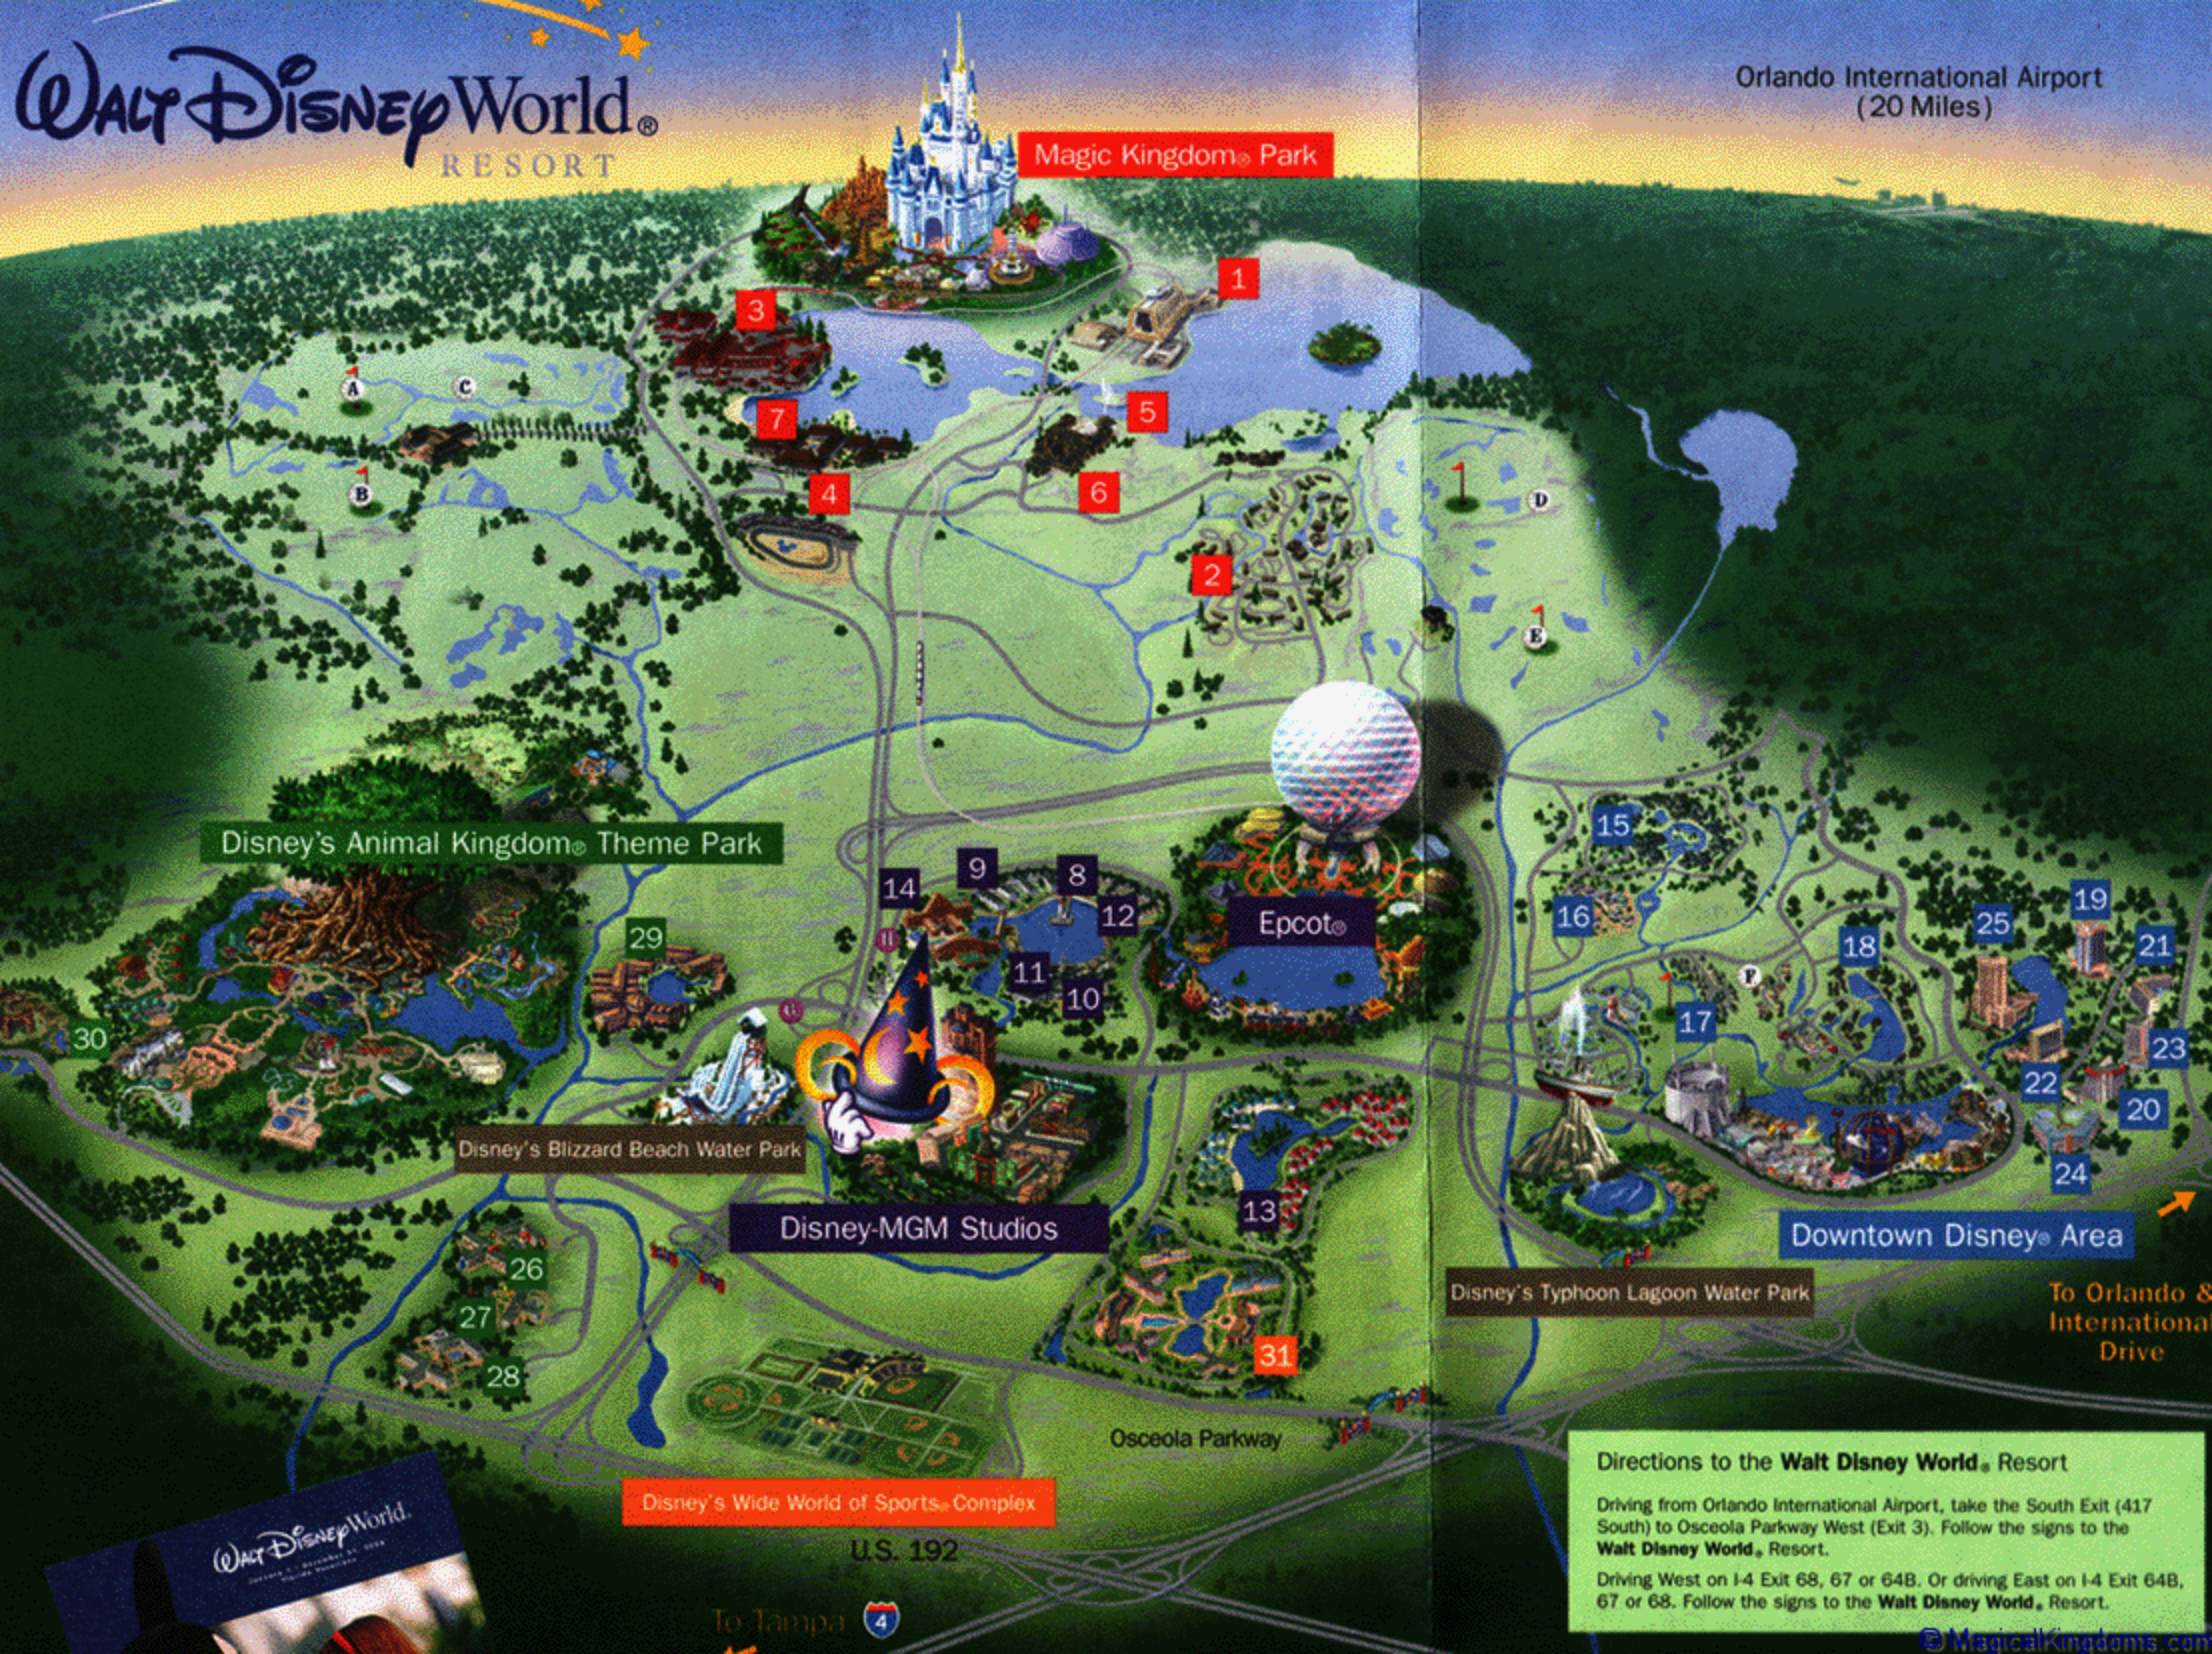

Walt Disney World[®] RESORT

Orlando International Airport
(20 Miles)

Magic Kingdom[®] Park

Disney's Animal Kingdom[®] Theme Park

Epcot[®]

Disney-MGM Studios

Downtown Disney[®] Area

Disney's Blizzard Beach Water Park

Disney's Typhoon Lagoon Water Park

Disney's Wide World of Sports[®] Complex

Directions to the Walt Disney World[®] Resort
 Driving from Orlando International Airport, take the South Exit (417 South) to Osceola Parkway West (Exit 3). Follow the signs to the Walt Disney World[®] Resort.
 Driving West on I-4 Exit 68, 67 or 64B. Or driving East on I-4 Exit 64B, 67 or 68. Follow the signs to the Walt Disney World[®] Resort.

To Orlando & International Drive

To Tampa

U.S. 192