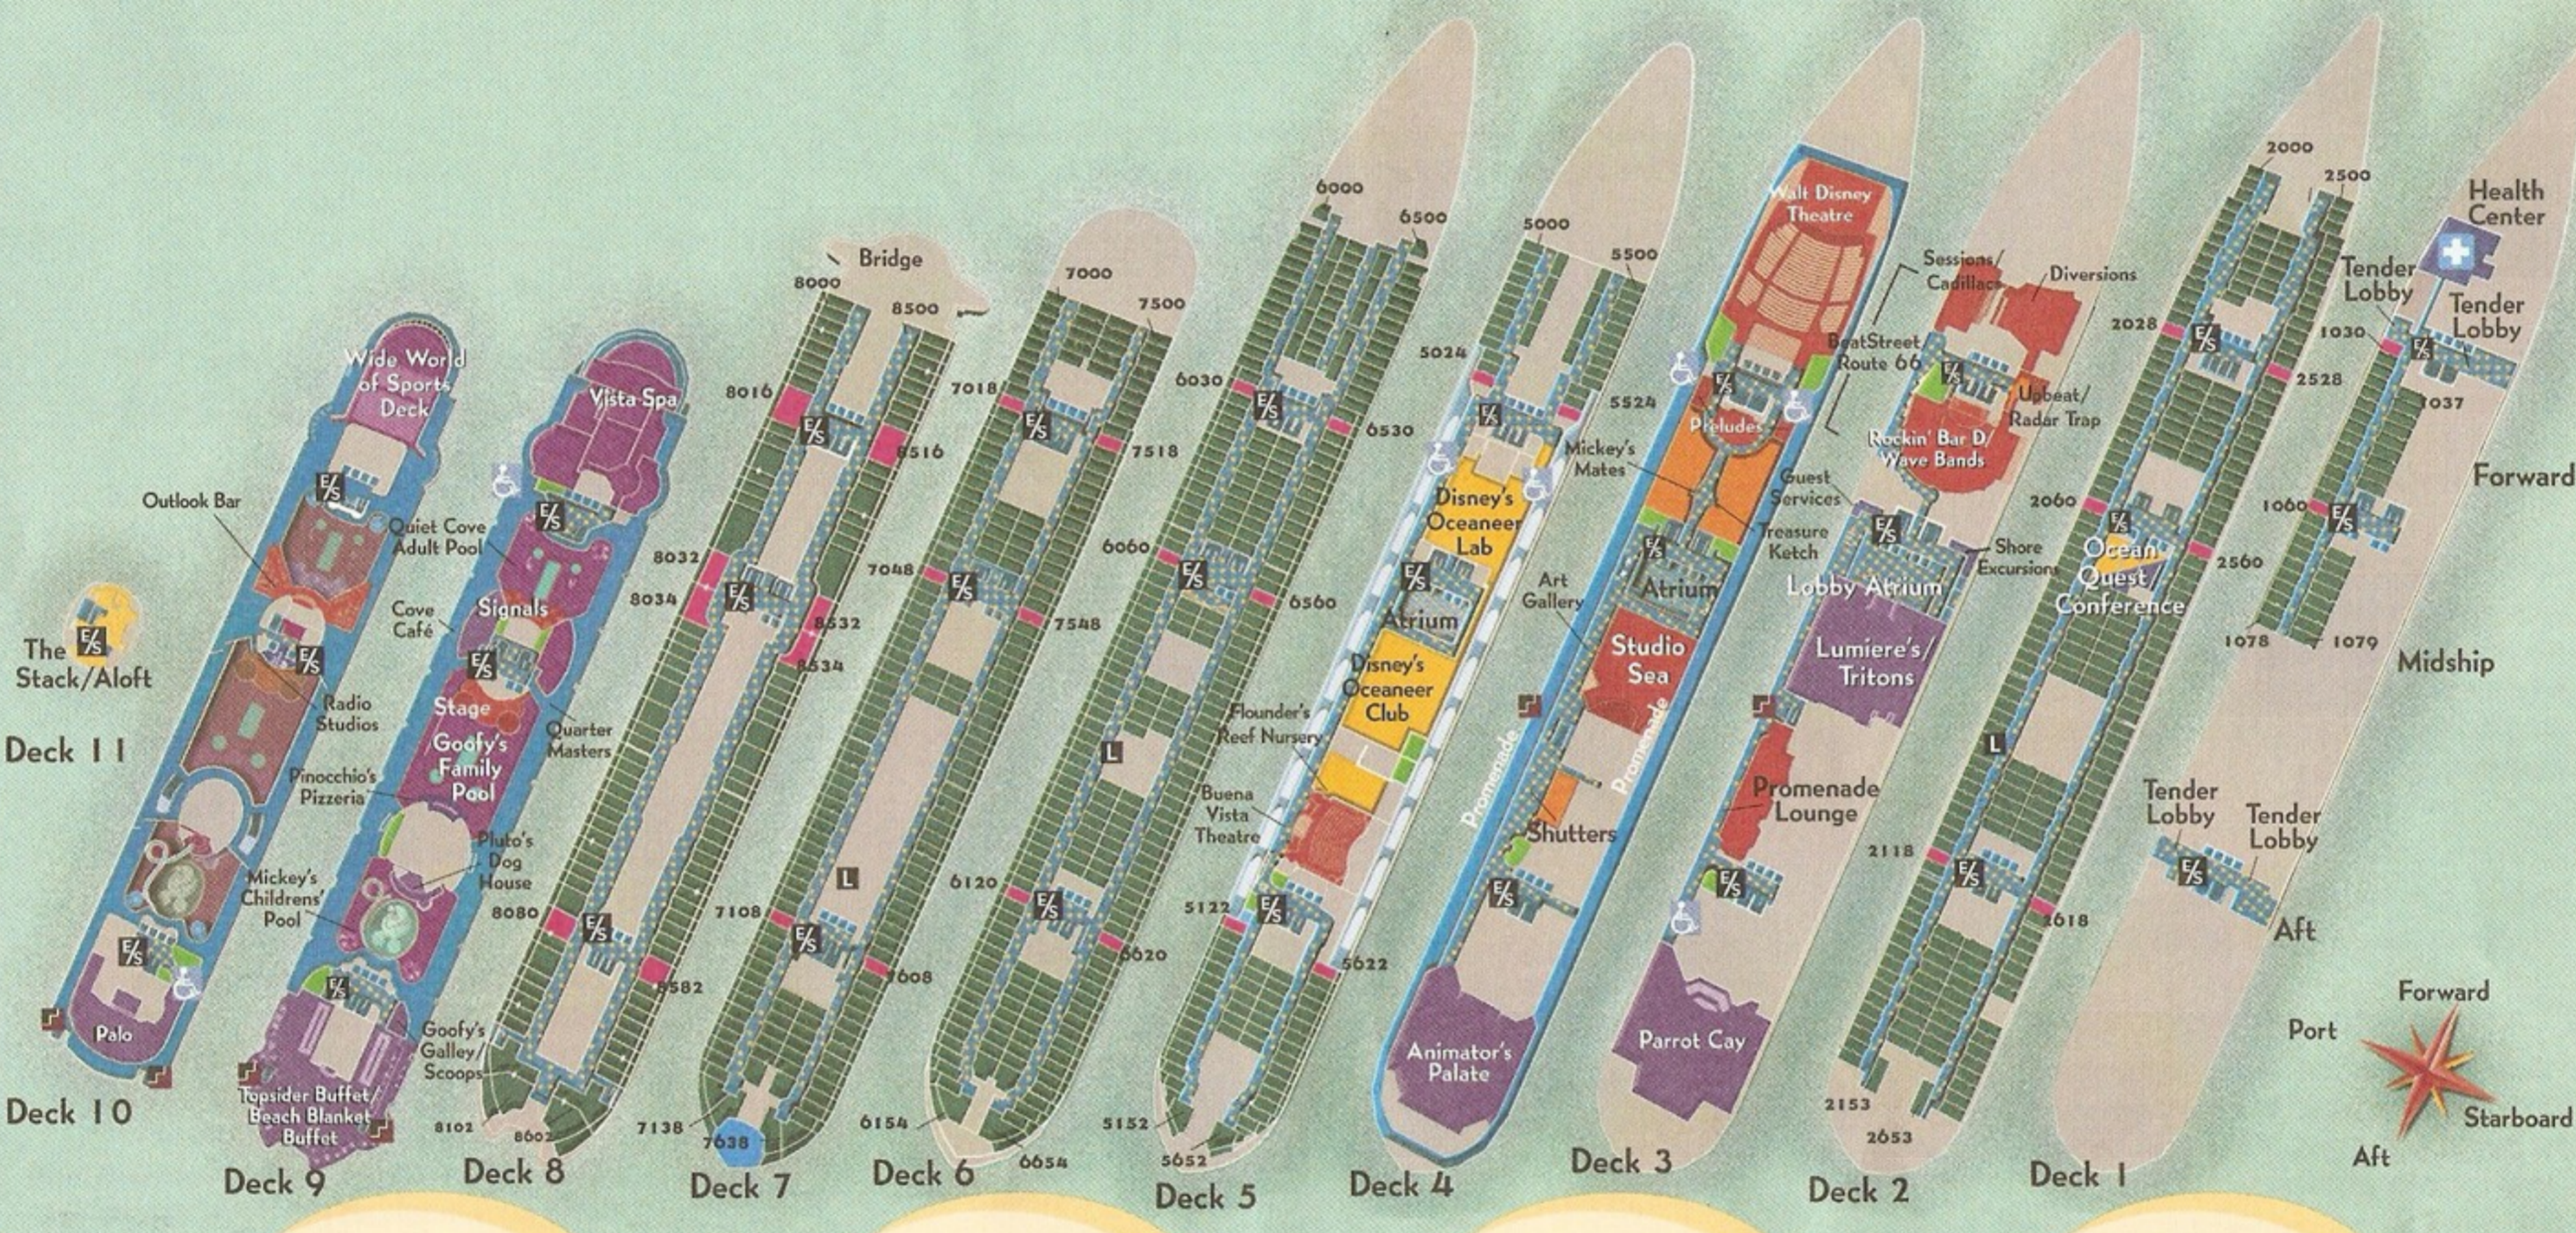

Disney Cruise Line Ship Map

For your convenience, rooms near the elevator have been highlighted. ODD numbered rooms face the EVEN numbered rooms. All rooms run in consecutive order.

- | | | | | | |
|--|--------------------------------------|--|-------------------|--|-------------------|
| | Children and Teen | | Recreation | | Walkways/Internal |
| | Entertainment: Nightlife and Lounges | | Restrooms | | Accessible |
| | Food & Beverage | | Services | | Elevator/Stairs |
| | Merchandise | | Staterooms | | Stairs |
| | Non-Guest Areas | | Walkways/External | | Guest Laundry |

- Overall length: 964 feet
- Gross tonnage: 83,300
- 875 Staterooms
- Ships' registry: The Bahamas
- Home port: Port Canaveral