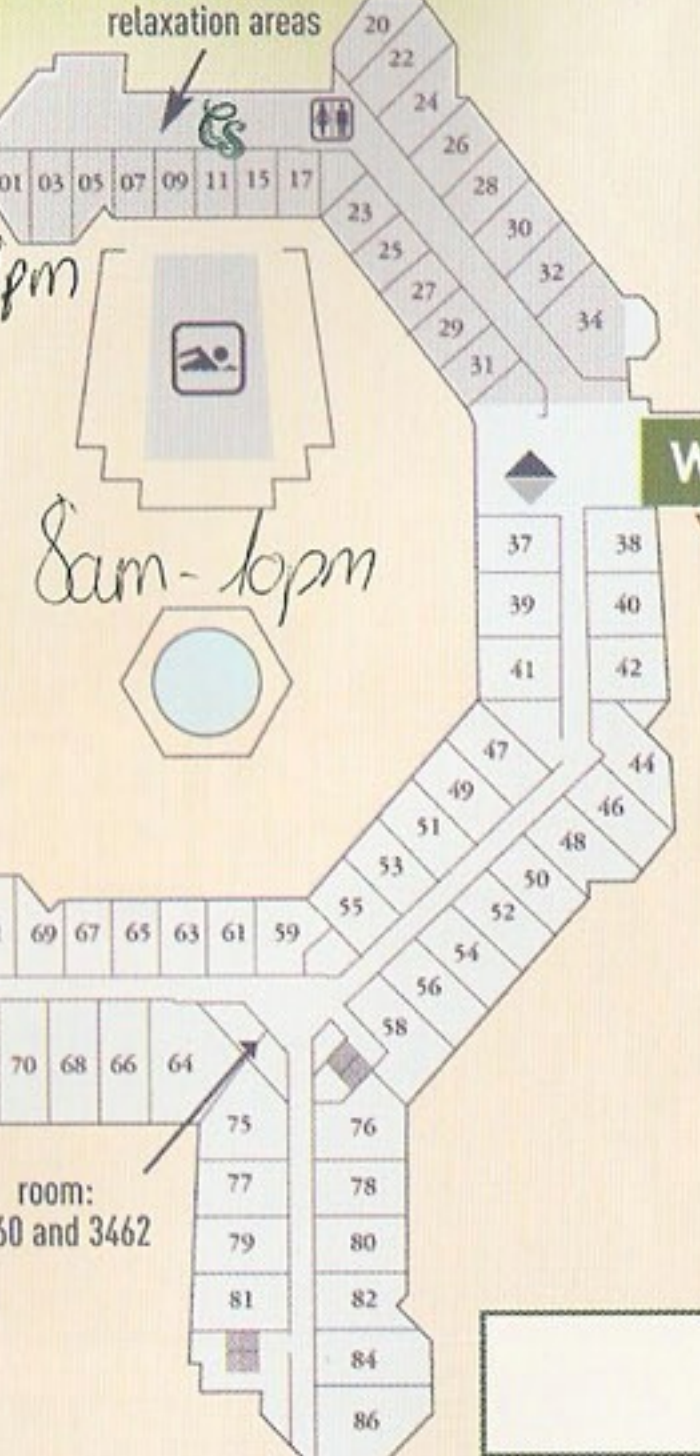

7:30-11:00

4pm-5:30pm

HOTEL ENTRANCE
Car Park

Ground floor
Fitness and relaxation areas
 Celestia Spa
 Pool & Health Club
 Solarium
 Club Minnie
 Mad Hatter's Game Arcade

Fitness and relaxation areas

8am-10pm

11am-9pm

Inventions Restaurant

Main Street Lounge

California Grill Restaurant

Rotunda

Entrance and Reception
Castle Club

Galerie Mickey Shop

Disney Classics Suites

Access from the West Wing to the East Wing & access to Restaurants, Bar and Shop via the Level 2 footbridge.

WALT DISNEY STUDIOS
Disney Village

TGV/RER STATION

YOUR ROOM

Concierge Desk
Luggage Room

Hotel Reception