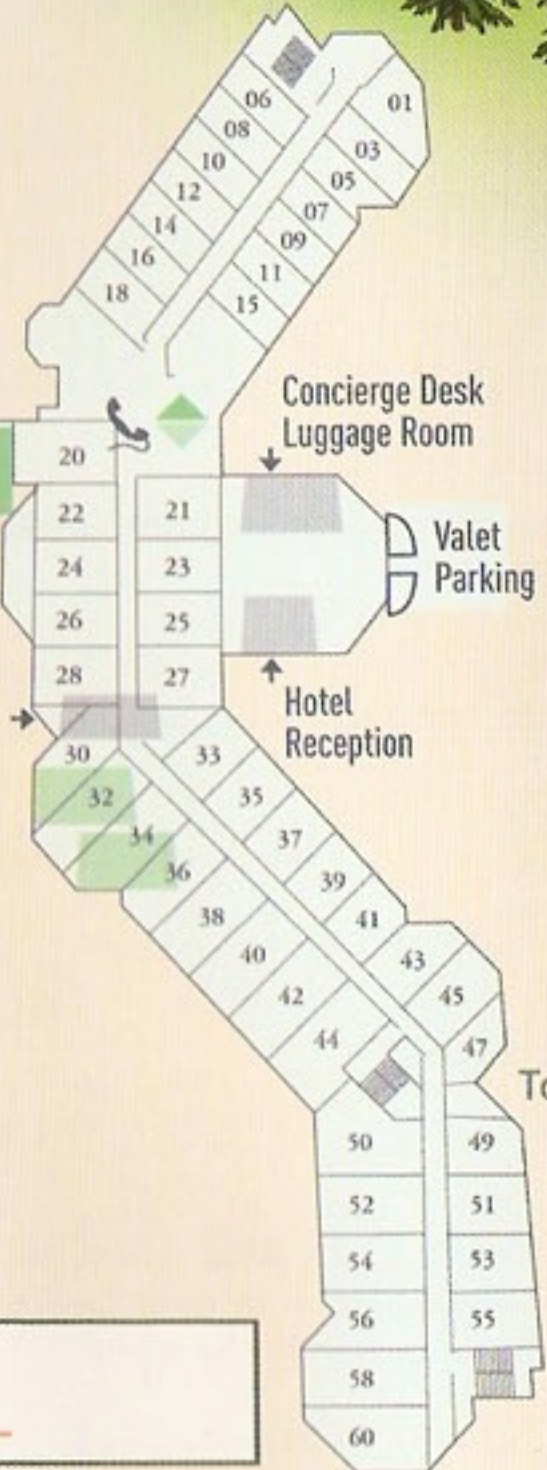

11am-9pm

Inventions Restaurant

Main Street Lounge

California Grill Restaurant

Rotunda

Entrance and Reception
Castle Club

Galerie Mickey Shop

Disney Classics Suites

Access from the West Wing to the East Wing & access to Restaurants, Bar and Shop via the Level 2 footbridge.

WALT DISNEY STUDIOS
Disney Village

TGV/RER STATION

YOUR ROOM

Concierge Desk
Luggage Room

Hotel Reception