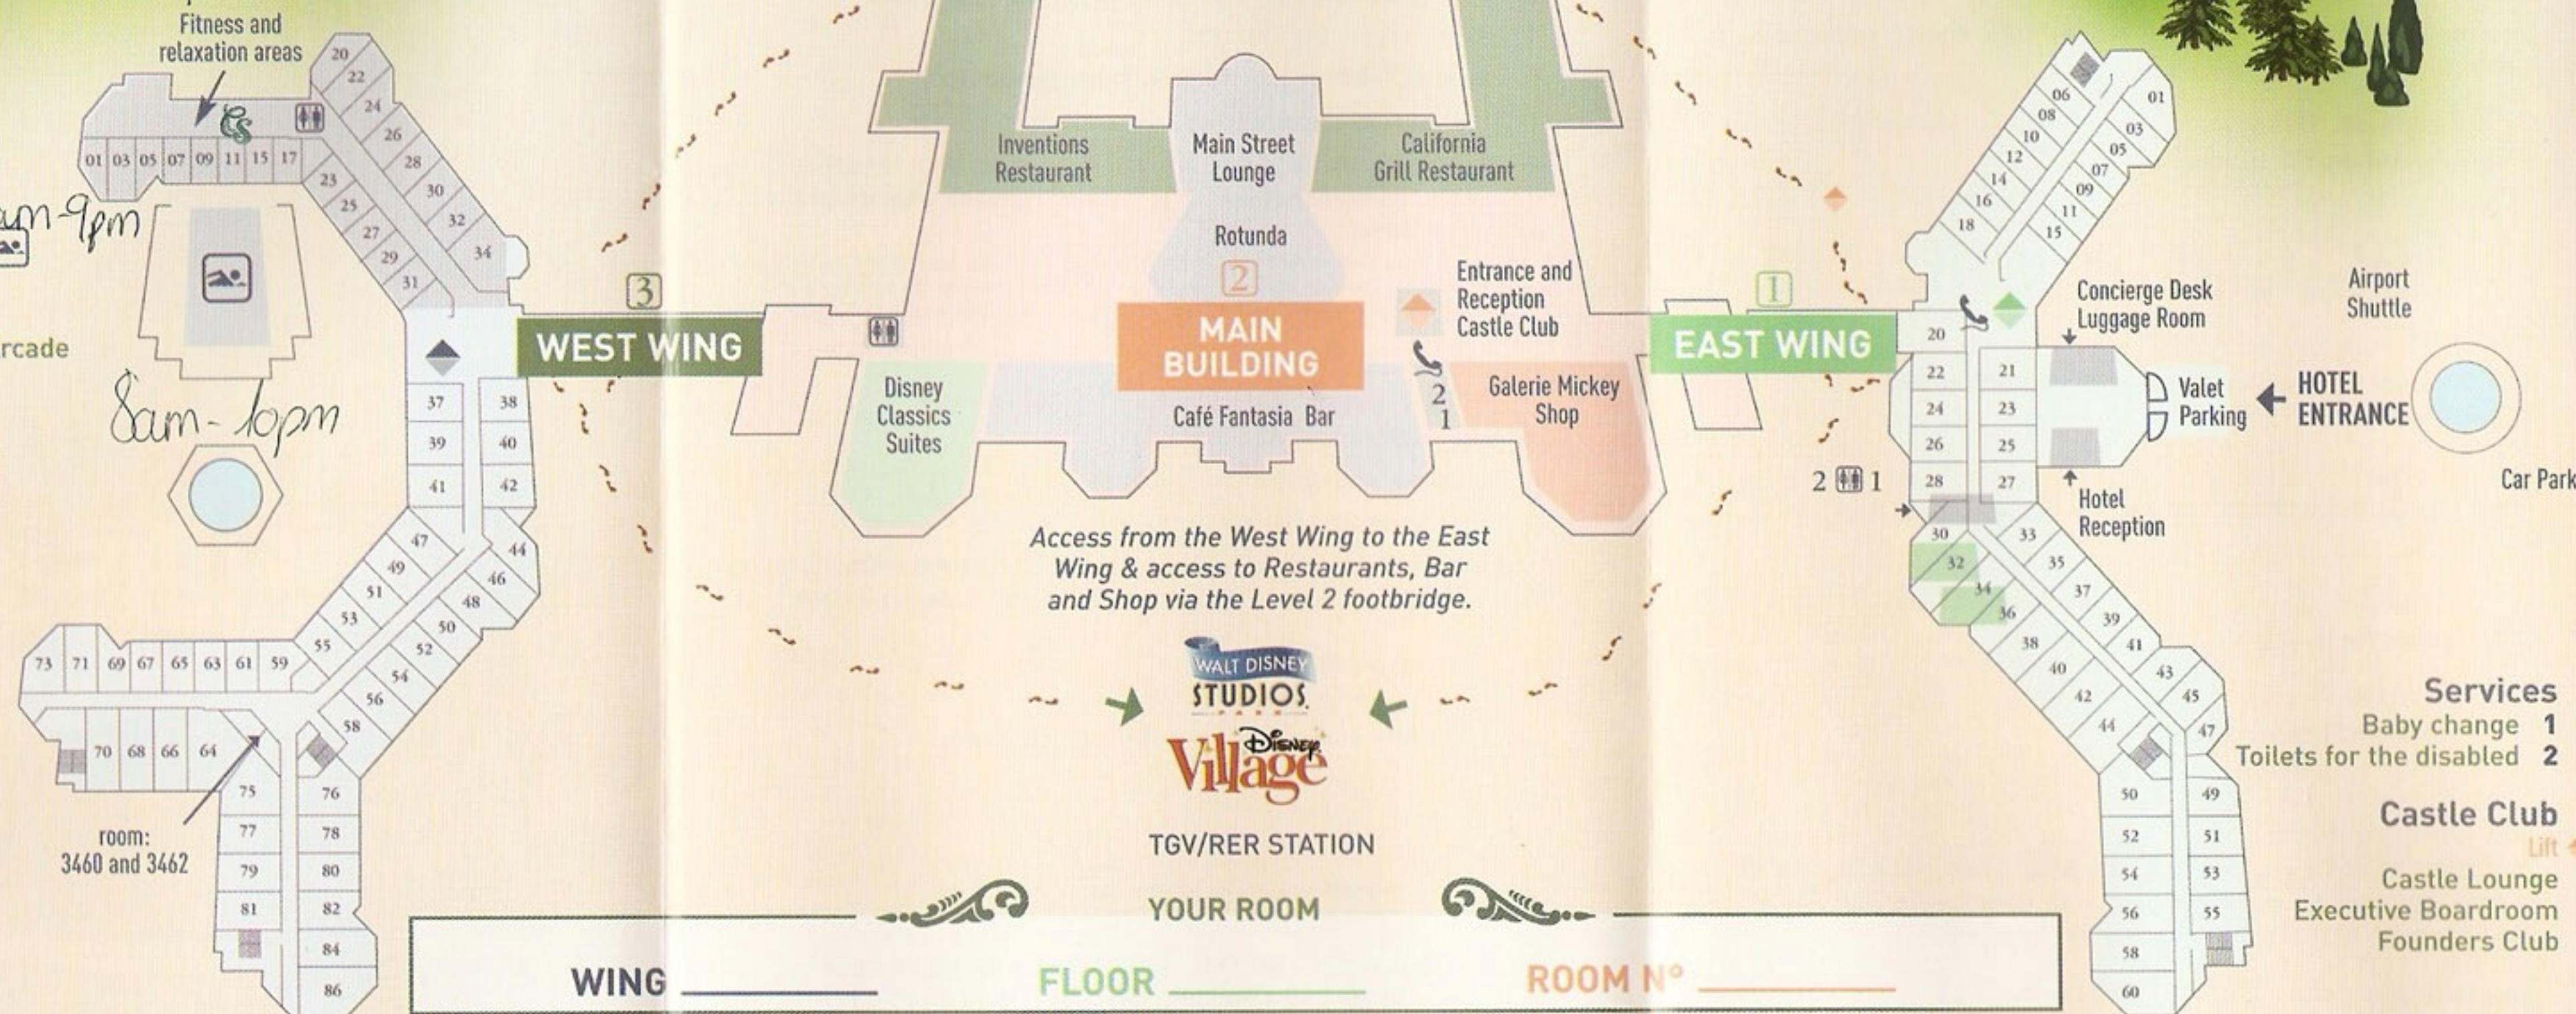

7:30-11:00

4pm-5:30pm

HOTEL ENTRANCE
Car Park

Ground floor
Fitness and relaxation areas
 Celestia Spa
 Pool & Health Club
 Solarium
 Club Minnie
 Mad Hatter's Game Arcade

Fitness and relaxation areas

8am-10pm

11am-9pm

Inventions Restaurant

Main Street Lounge

California Grill Restaurant

Rotunda

Entrance and Reception
Castle Club

Galerie Mickey Shop

Disney Classics Suites

Access from the West Wing to the East Wing & access to Restaurants, Bar and Shop via the Level 2 footbridge.

WALT DISNEY STUDIOS
Disney Village

TGV/RER STATION

YOUR ROOM

Concierge Desk
Luggage Room

Hotel Reception

Valet Parking

Services
 Baby change 1
 Toilets for the disabled 2

Castle Club
 Lift
 Castle Lounge
 Executive Boardroom
 Founders Club

Airport Shuttle

HOTEL ENTRANCE

Car Park